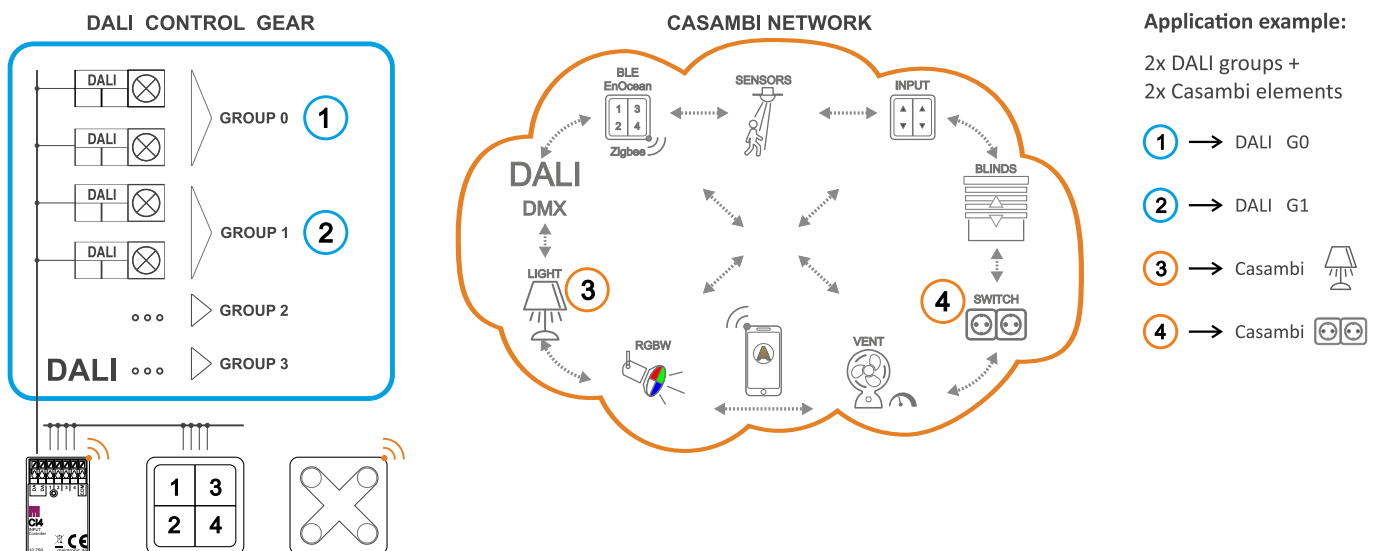

# Casambi enabled DALI Input Controller

CI4/DALI Item.No.: 10.800

maintronic

- 4-fold push-button-interface
- DALI push-button-coupler (DALI1)
- Casambi-wireless push-button
- Gateway: DALI to Casambi (DALI2)
- Power supply from DALI

The CI4/DALI is a DALI push button coupler as well as a Casambi wireless push button. It has 4 potential-free inputs that can be connected either to a DALI circuit or to a Casambi network, depending on requirements. All push-buttons in conventional switch programs are suitable.

It is also possible to operate DALI control gear wireless via the Casambi App.

The device is powered from the DALI circuit.

The following applications can be implemented in any combination:

- Control of DALI devices on group level with up to 4 groups (fix G0-G3 and broadcast)
- Control of DALI devices on short address level with up to 4 DALI short addresses (fix A0-A3)
- Controlling an RGBW luminaire in DALI
- Controlling Casambi devices and scenes in a Casambi network
- Gateway: From DALI to Casambi (certain Casambi devices are emulated as DALI control gear)