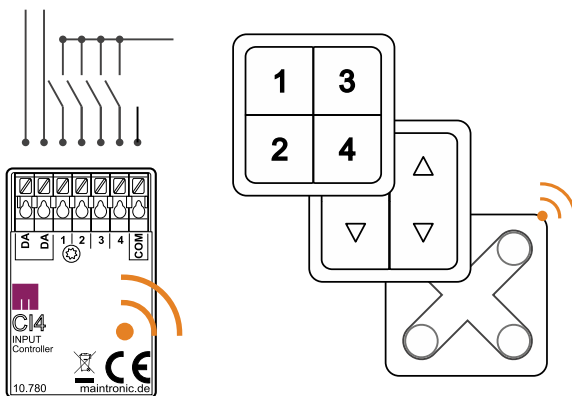

The CI4/DALI is a DALI push button coupler as well as a Casambi wireless push button. It has 4 potential-free inputs that can be connected either to a DALI circuit or to a Casambi network, depending on requirements. All push-buttons in conventional switch programs are suitable.

## Specifications

Power supply	Powered from DALI	9,5VDC ... 22,5VDC
Current consumption	From DALI	< 6 mA
Inputs	4 Inputs Max. cable length	Volt free inputs 2m (interference free environment)
Anschlüsse	Wago push-in spring connection Type of cable Striping length	0,5 ... 1,5 mm <sup>2</sup> (AWG20 ... AWG16) Stranded / single wire 9 mm (+/- 0,5 mm tolerance)
DALI-Interface	Terminals DA, DA	DALI-Single-Master only
DALI-specifications	General requirements - System General requirements - Control devices	IEC 62386-101 IEC 62386-103
Environment	Type of protection housing Type of protection terminals	IP20 IP40
	Protection class	Class II
	Temperature ambient ta	-0°C ... +50°C
	Temperature critical tc	+70°C
	Humidity	15% ... 90% non-condensing
Design	Construction	Flush mouted housing
	Mounting	In installation boxes or in devices of protection class II
	Dimensions (Height x width x depth) mm	44 x 29 x 16,5
	Weight	0,009 kg
	Housing	Plastic, black
Scope of delivery:	Input controller, installation guide	
Customs	HS-Code/ TARIC-Number	85423190

## Casambi fixtures:

**address controller**  
for 4 DALI short address

**group controller**  
for 4 DALI groups

**RGB+W**  
4 channel; DALI DT6

**gateway**  
Emulates Casambi Devices in a DALI network

Easy commissioning and control by Casambi App

## DALI

Connection diagram

Dimensions

Carl-Zeiss-Str. 10-14  
97424 Schweinfurt / Germany

Tel. +49(0)9721-7766 0  
Fax. +49(0)9721-7766 18

www.maintronic.de  
info@maintronic.de

Valid from following versions: H1a - Document: 10800\_TD\_en\_A4\_Ci4\_20200713