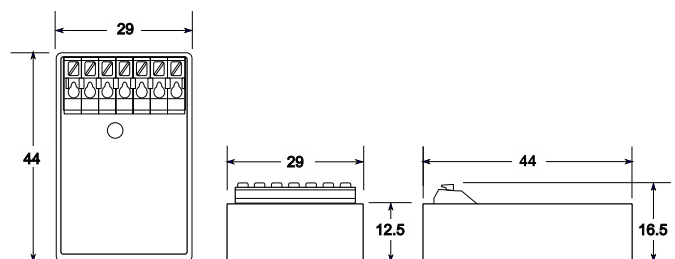

## Specifications

Power supply	Powered from DALI	9,5VDC ... 22,5VDC
Current consumption	From DALI	< 6 mA
Inputs	4 Inputs Max. cable length	Volt free inputs 2m (interference free environment)
Anschlüsse	Wago push-in spring connection Type of cable Striping length	0,5 ... 1,5 mm <sup>2</sup> (AWG20 ... AWG16) Stranded / single wire 9 mm (+/- 0,5 mm tolerance)
DALI-Interface	Terminals DA, DA	DALI-Single-Master only
DALI-specifications	General requirements - System General requirements - Control devices	IEC 62386-101 IEC 62386-103
Environment	Type of protection housing Type of protection terminals	IP20 IP40
	Protection class	Class II
	Temperature ambient ta	-0°C ... +50°C
	Temperature critical tc	+70°C
	Humidity	15% ... 90% non-condensing
Design	Construction	Flush mouted housing
	Mounting	In installation boxes or in devices of protection class II
	Dimensions (Height x width x depth) mm	44 x 29 x 16,5
	Weight	0,009 kg
	Housing	Plastic, black
Scope of delivery:	Input controller, installation guide	
Customs	HS-Code/ TARIC-Number	85423190

## DALI

Connection diagram

Dimensions

Carl-Zeiss-Str. 10-14  
97424 Schweinfurt / Germany

Tel. +49(0)9721-7766 0  
Fax. +49(0)9721-7766 18

www.maintronic.de  
info@maintronic.de

Valid from following versions: H1a - Document: 10800\_TD\_en\_A4\_Ci4\_20200713